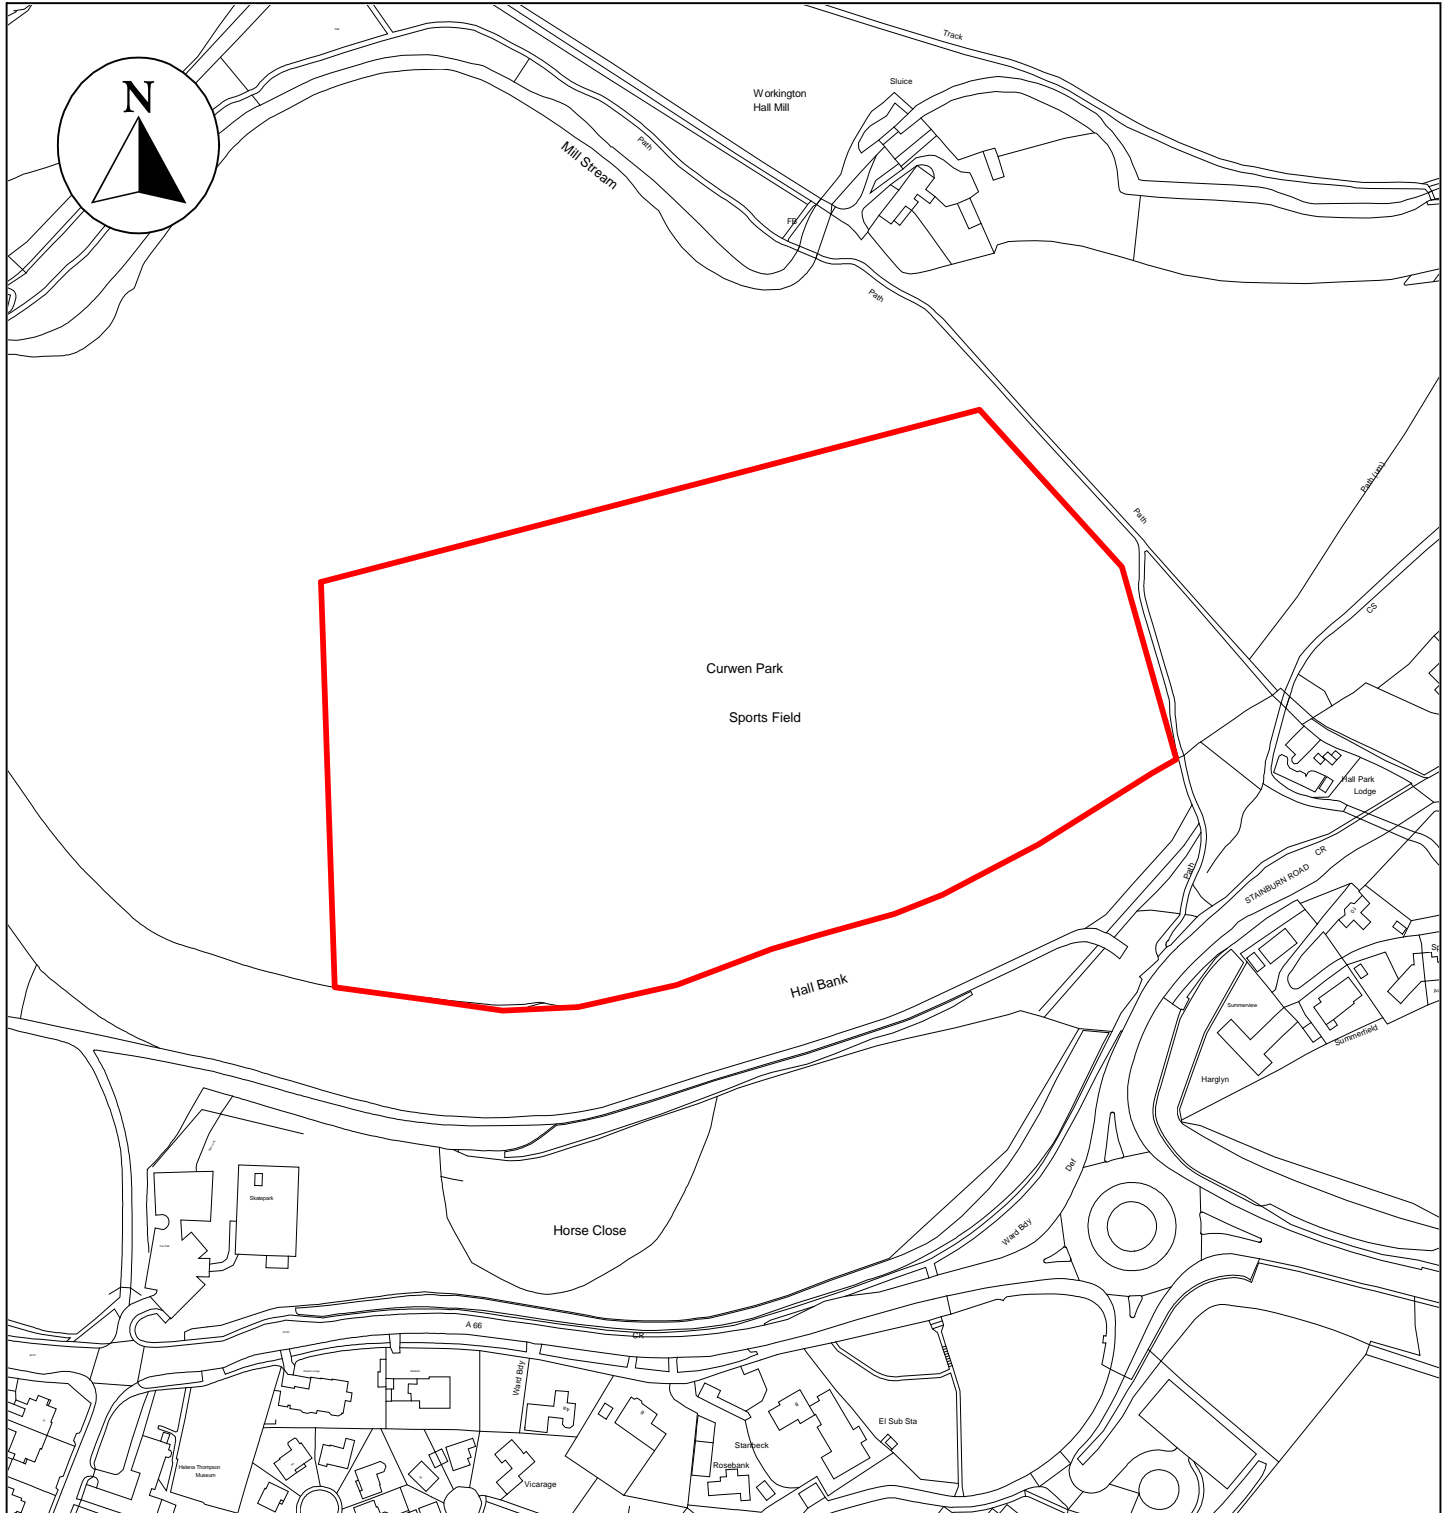

Public Space Protection Order Cumberland Council 2024

ANTI-SOCIAL BEHAVIOUR CRIME AND
POLICING ACT 2014

Land at Workington Hall, Workington, CA14 4YB

Neighbourhoods
Education and Enforcement
Allerdale House
Workington
CA14 3YJ

Scale: 1 : 3,000
Date: February 2024

©crown copyright database rights 2024
ordnance survey AC0000861732